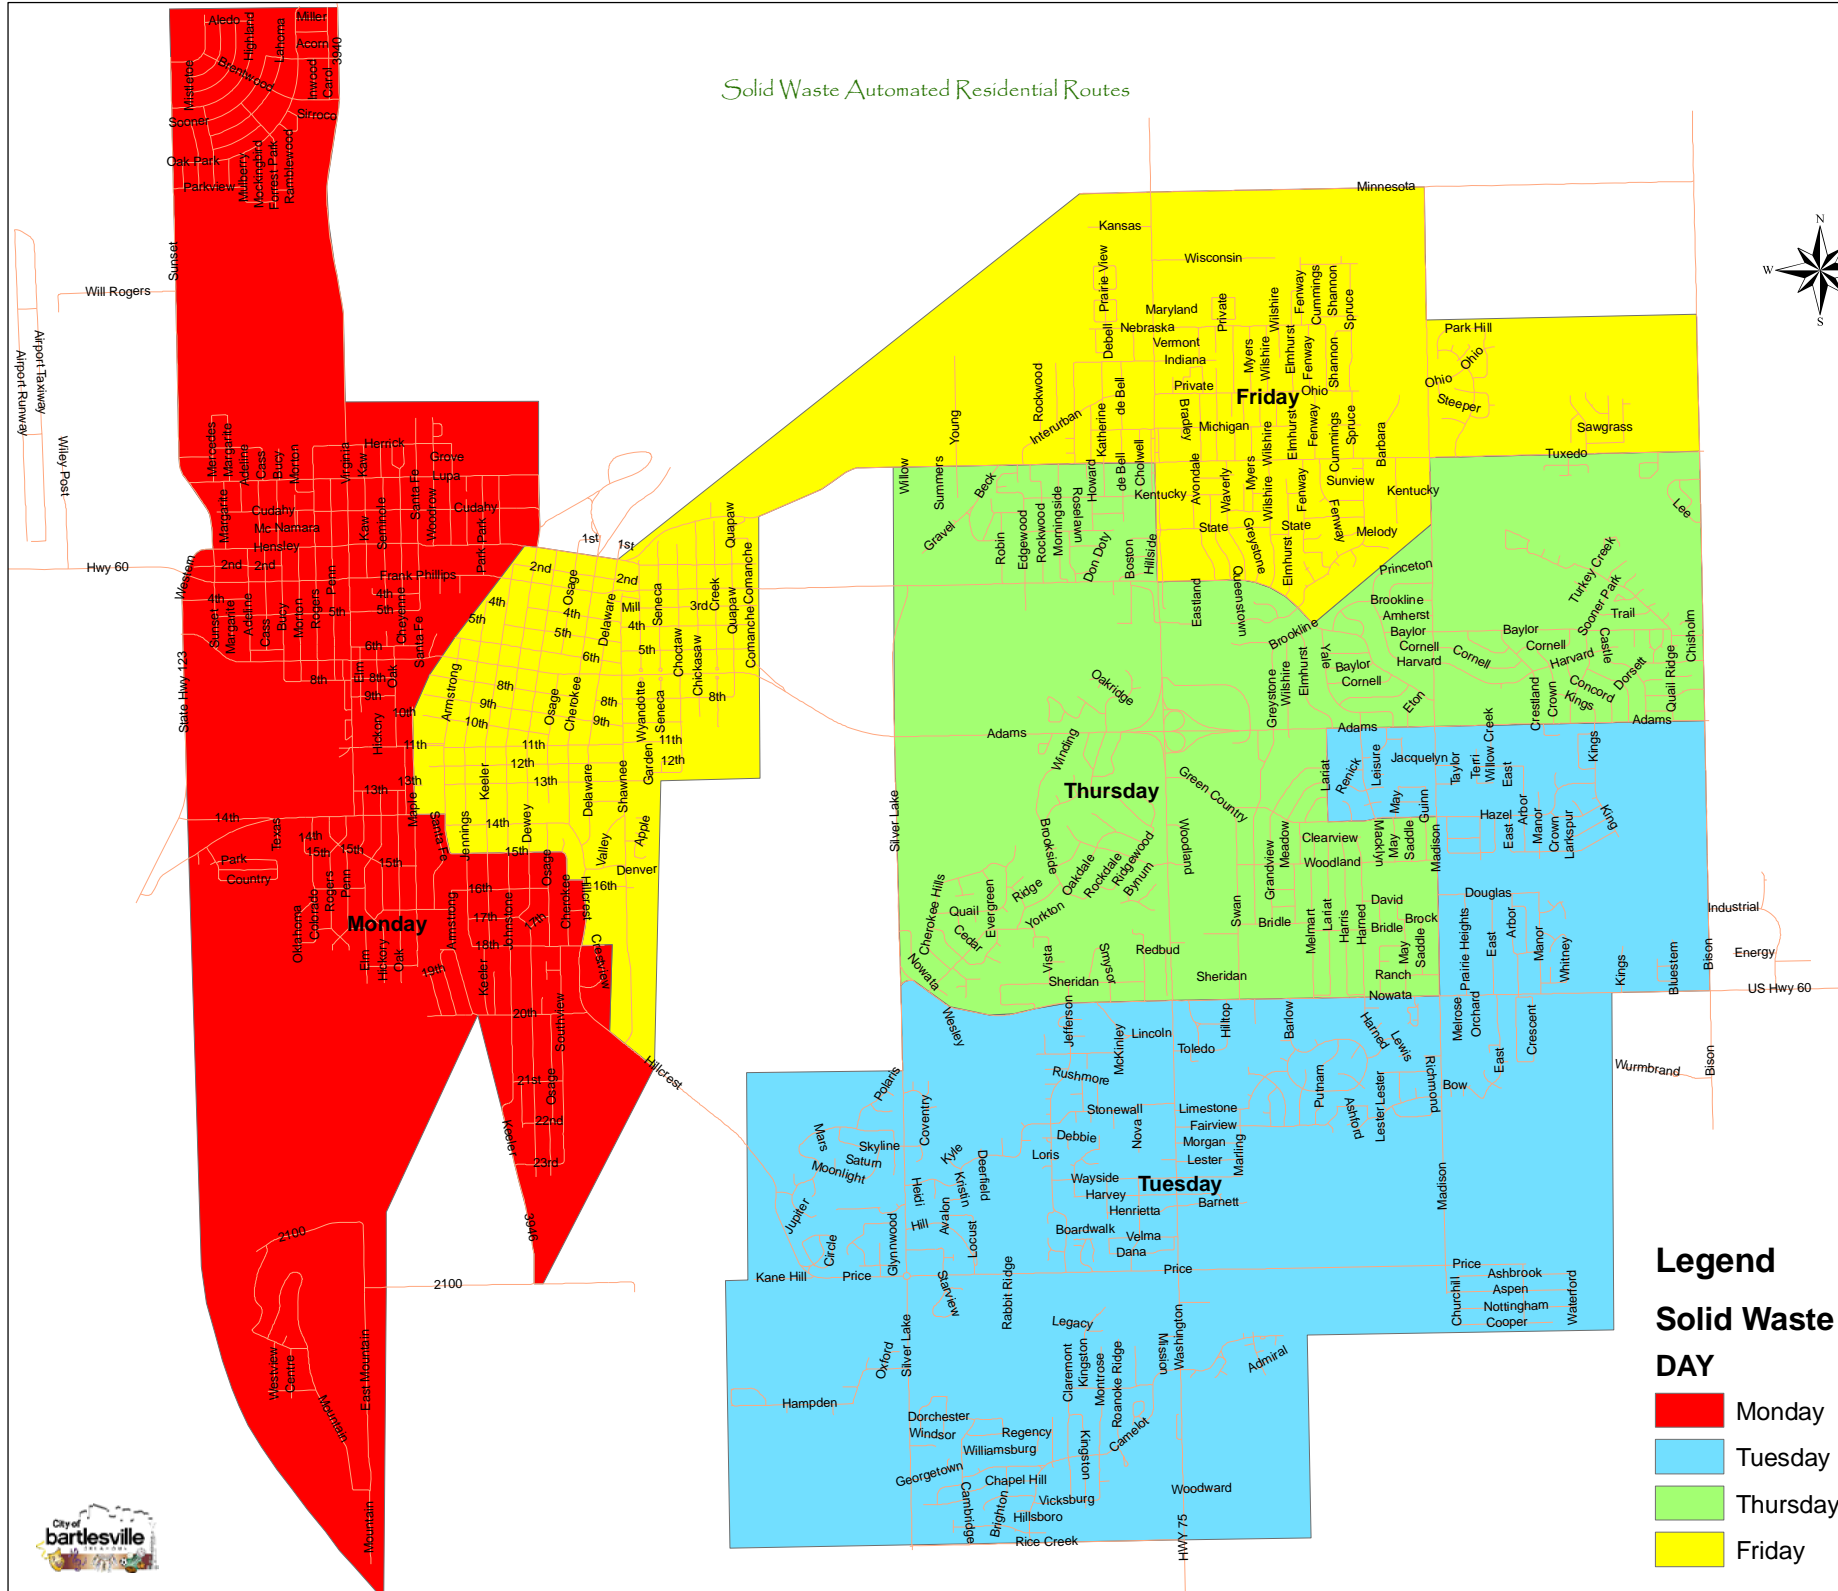

Solid Waste Automated Residential Routes

Legend

Solid Waste Pickup Route DAY

- Monday
- Tuesday
- Thursday
- Friday