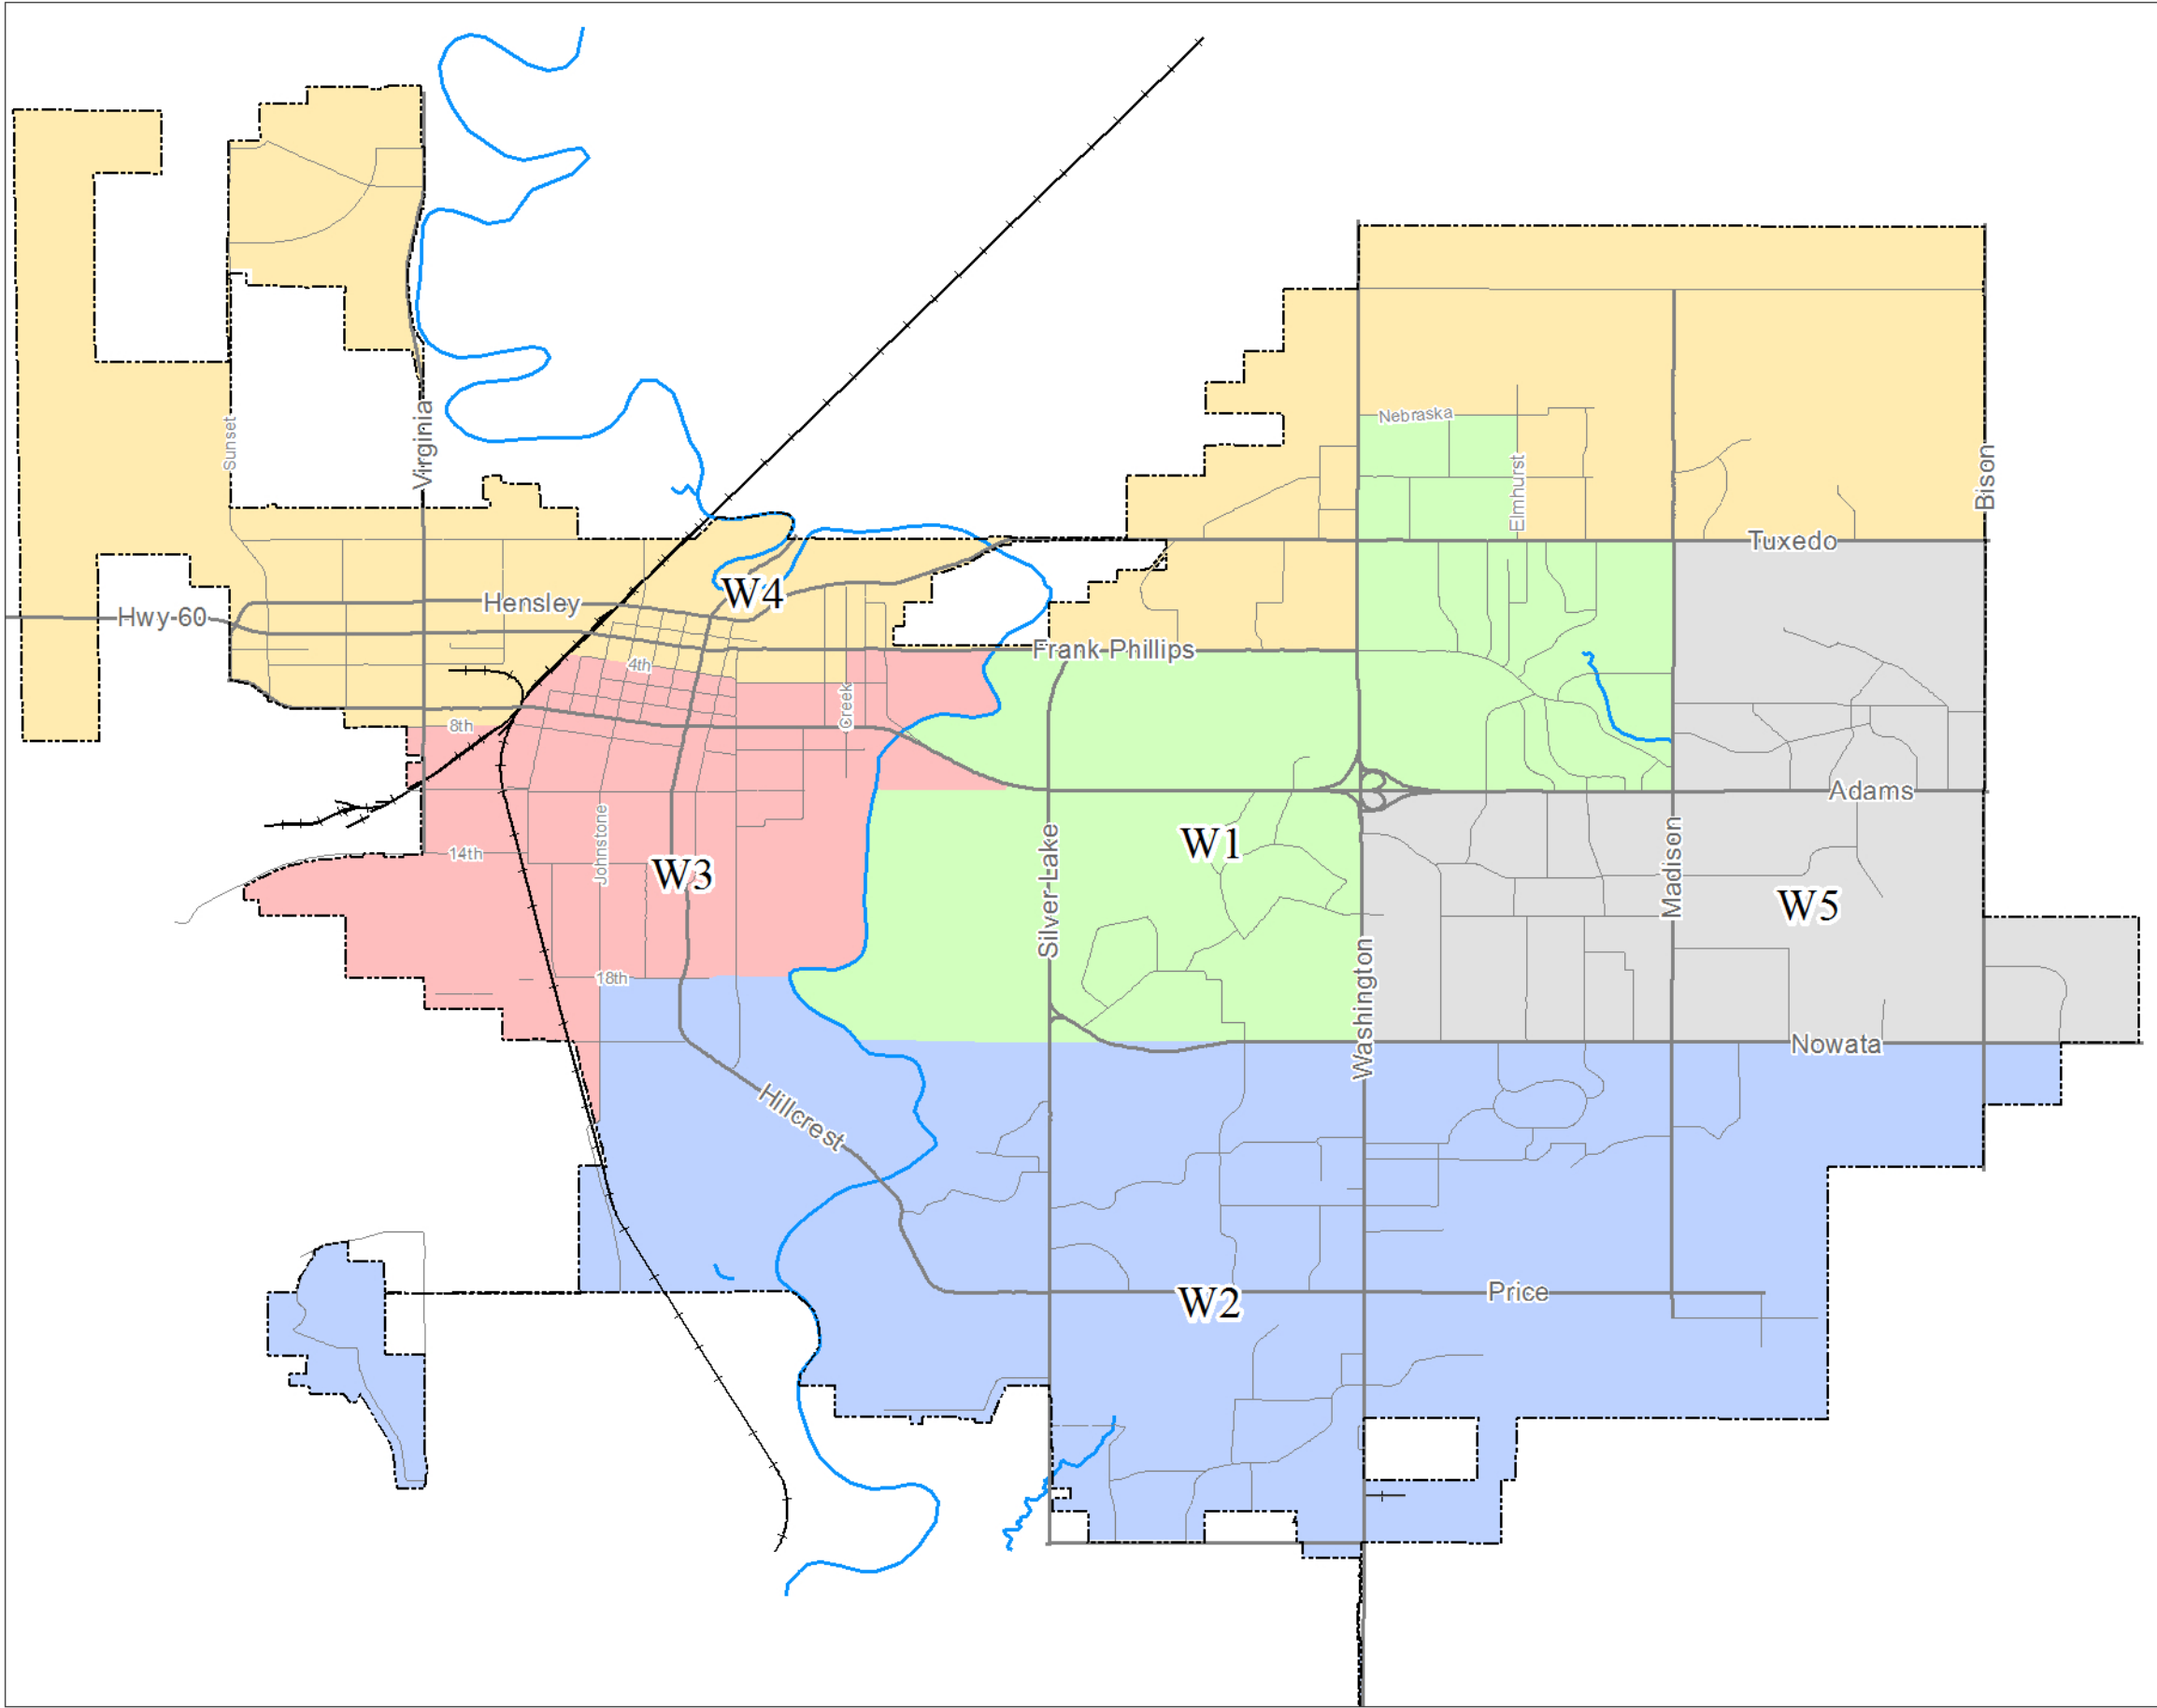

Bartlesville City Wards Current

January 4, 2016

- City Limits
- Ward 1
- Ward 2
- Ward 3
- Ward 4
- Ward 5

This map depicts the current layout of Bartlesville's five City Wards. The table below shows the population in each Ward based on the 2010 Census Data

Ward	Population
Ward 1	6,796
Ward 2	7,706
Ward 3	6,808
Ward 4	7,183
Ward 5	7,250