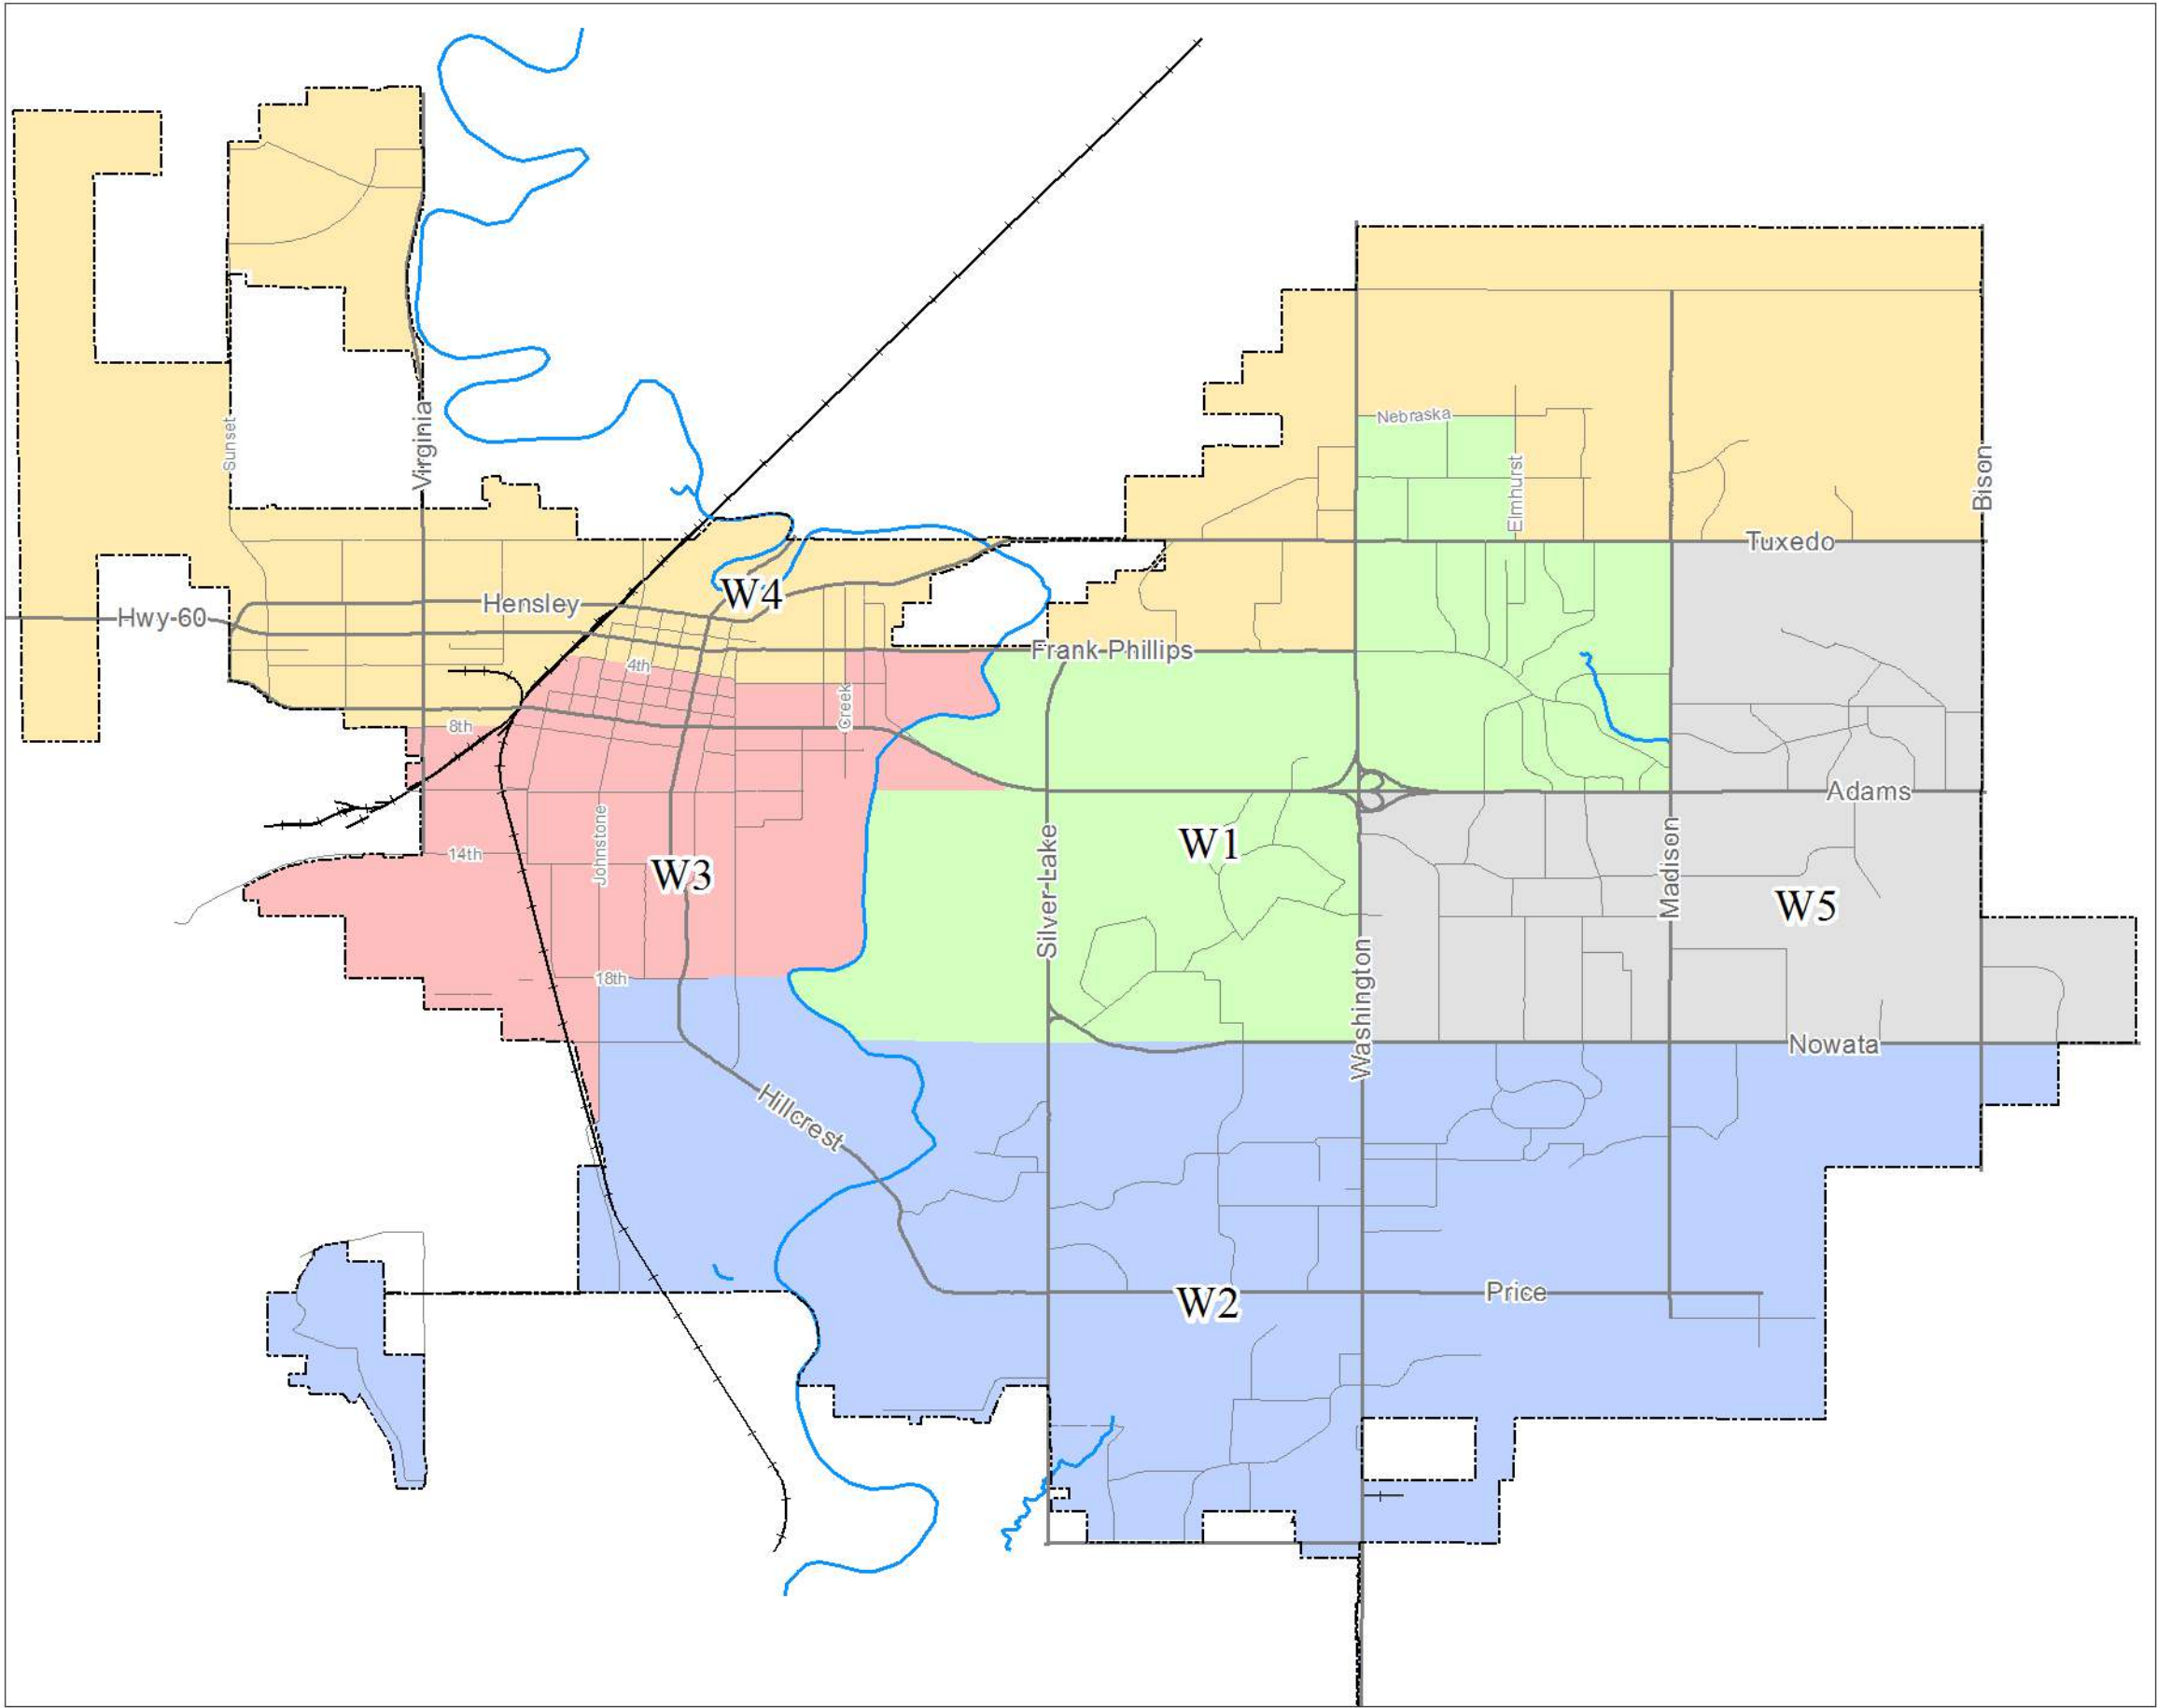

Bartlesville City Wards Current

January 4, 2016

- City Limits
- Ward 1
- Ward 2
- Ward 3
- Ward 4
- Ward 5

This map depicts the current layout of Bartlesville's five City Wards. The table below shows the population in each Ward based on the 2010 Census Data

Ward Population

Ward 1	6,796
Ward 2	7,706
Ward 3	6,808
Ward 4	7,183
Ward 5	7,250