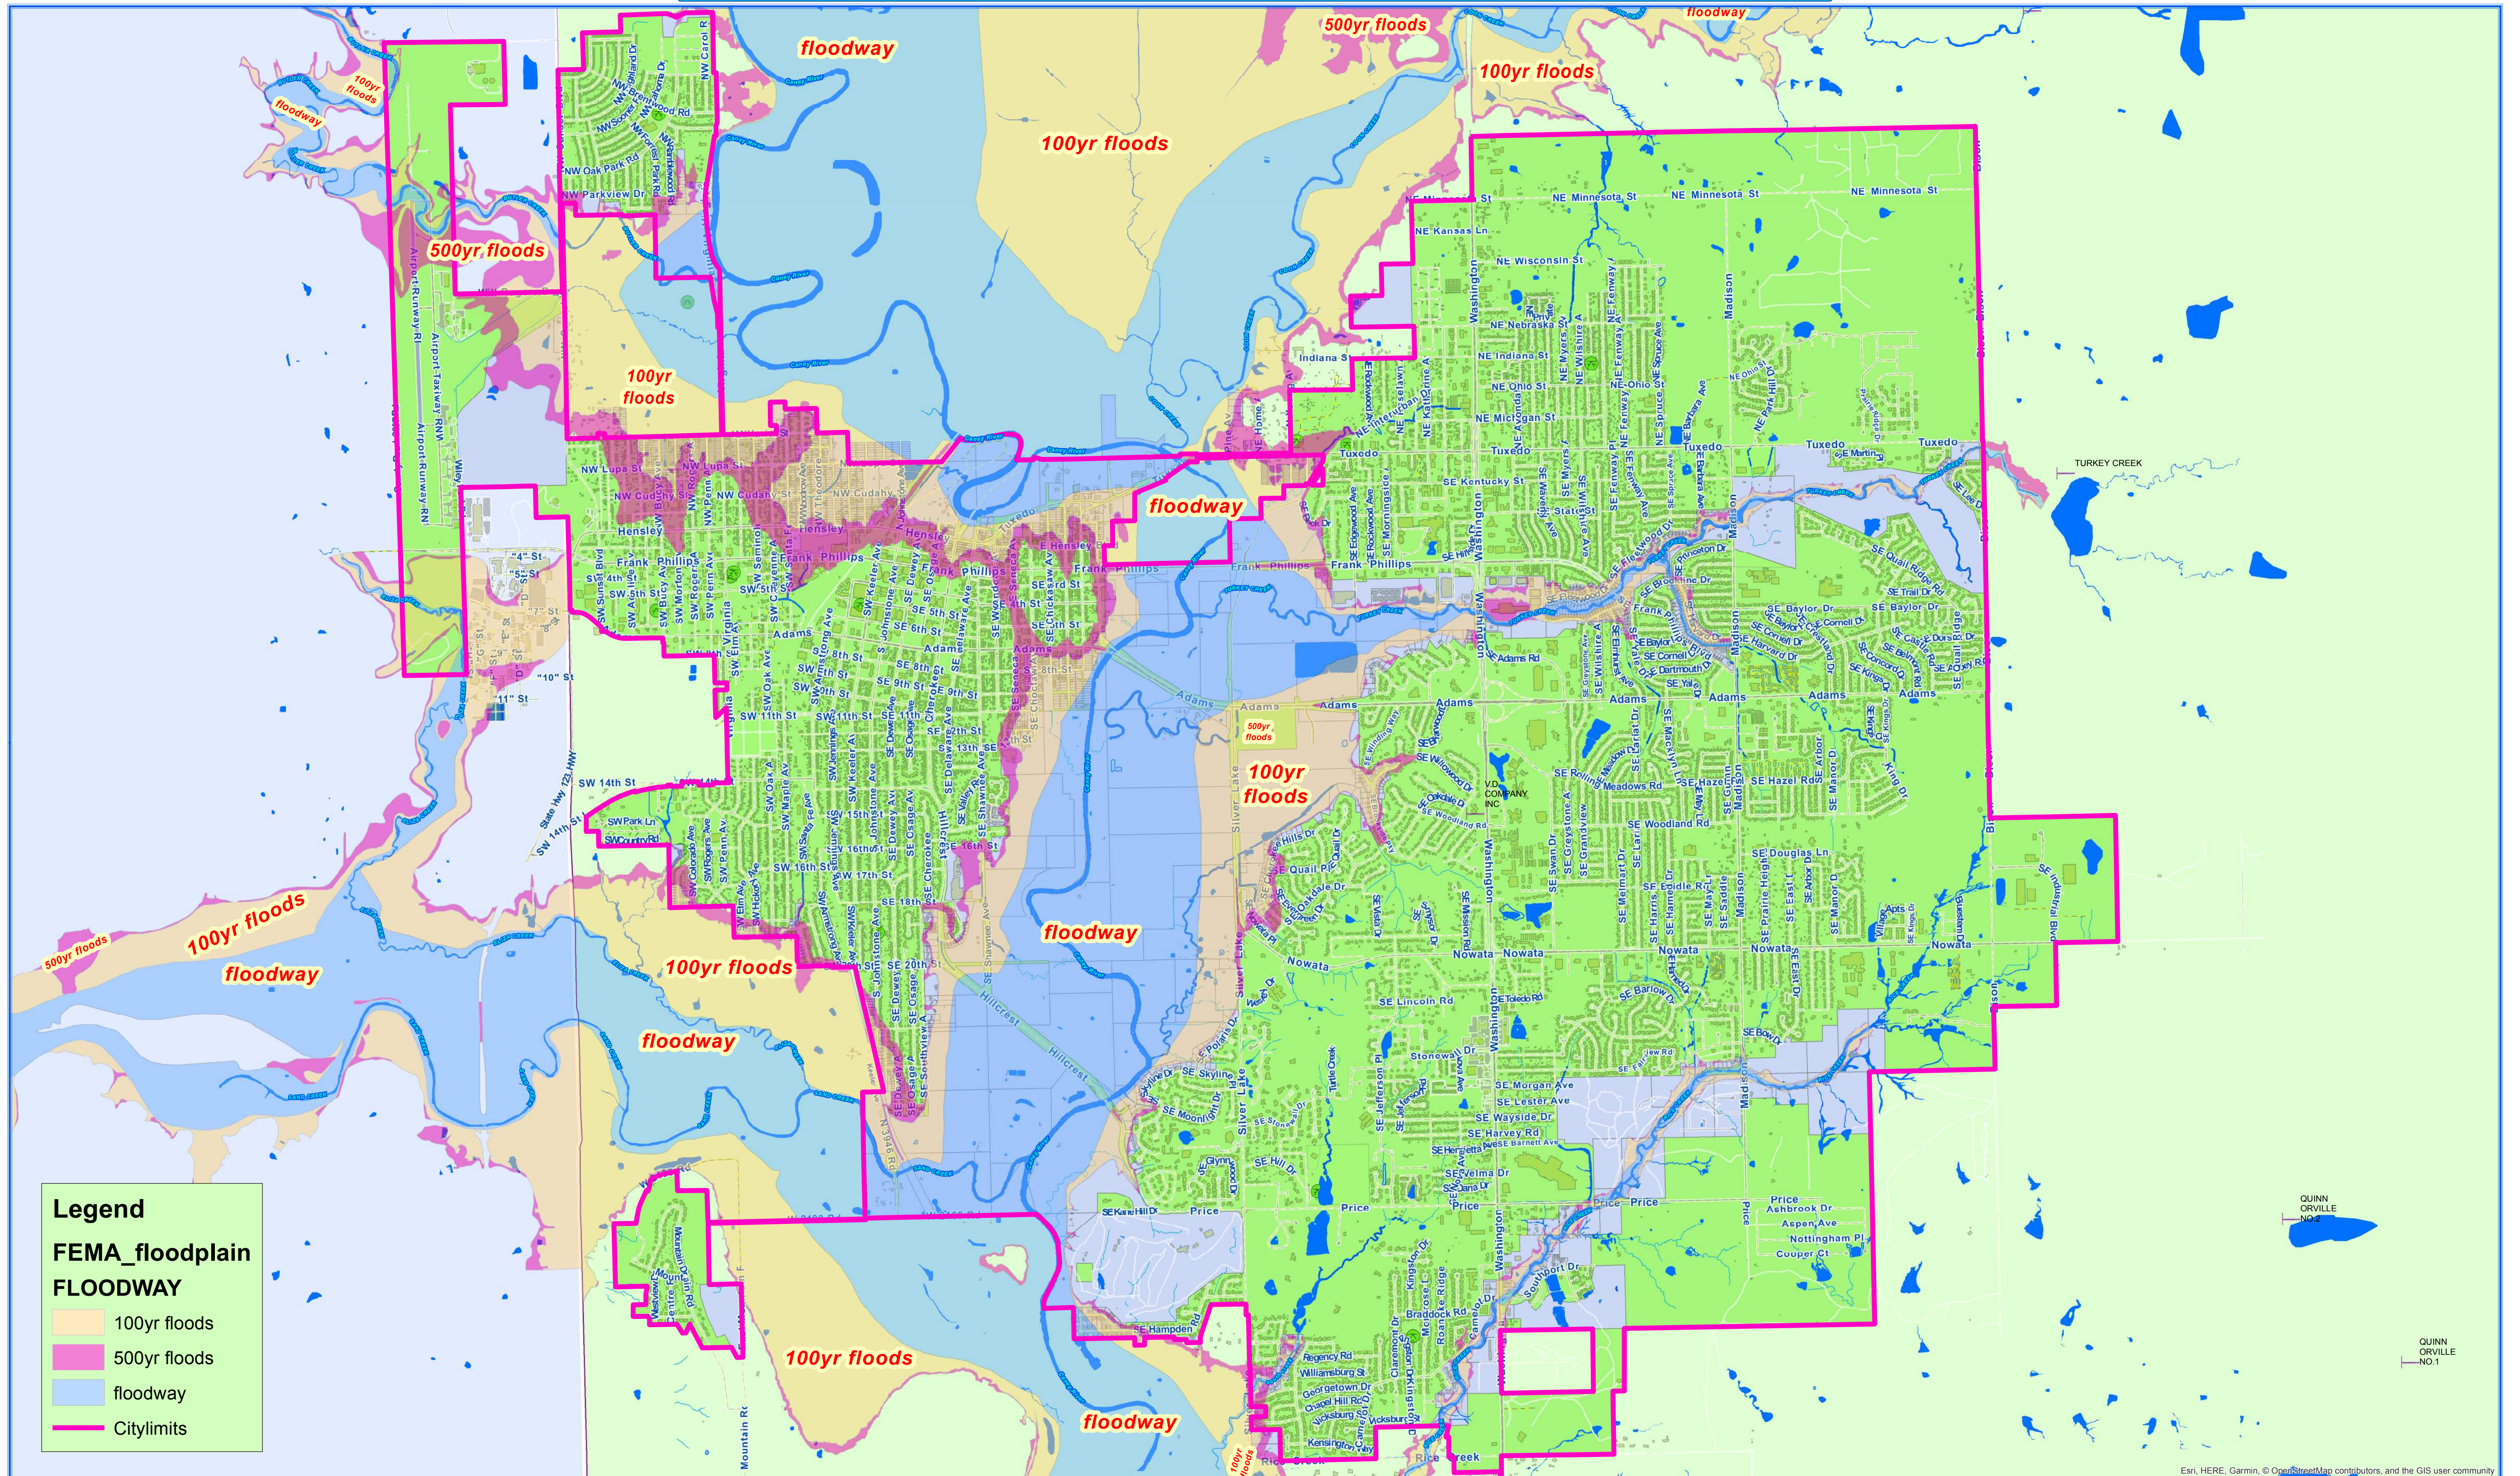

Bartlesville Floodplains

Legend

FEMA_floodplain

FLOODWAY

- 100yr floods
- 500yr floods
- floodway
- Citylimits