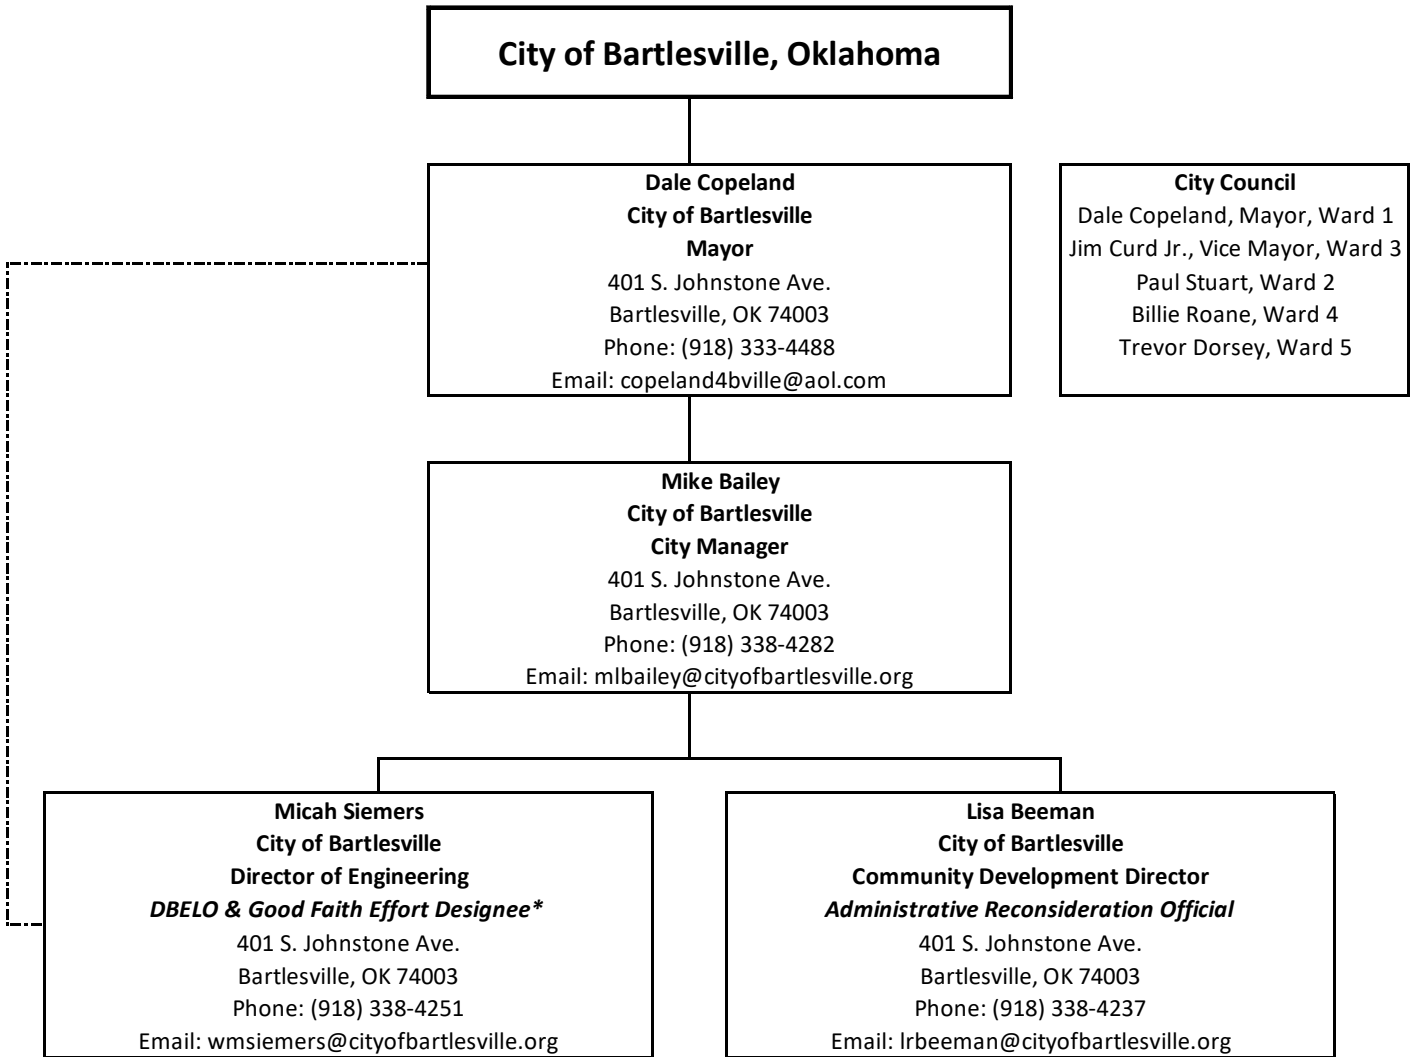

**Organizational Chart**  
 City of Bartlesville, Oklahoma  
 (Abbreviated for DBE Purposes)

\* NOTE: Good Faith Effort Designee assisted by Consulting Engineer