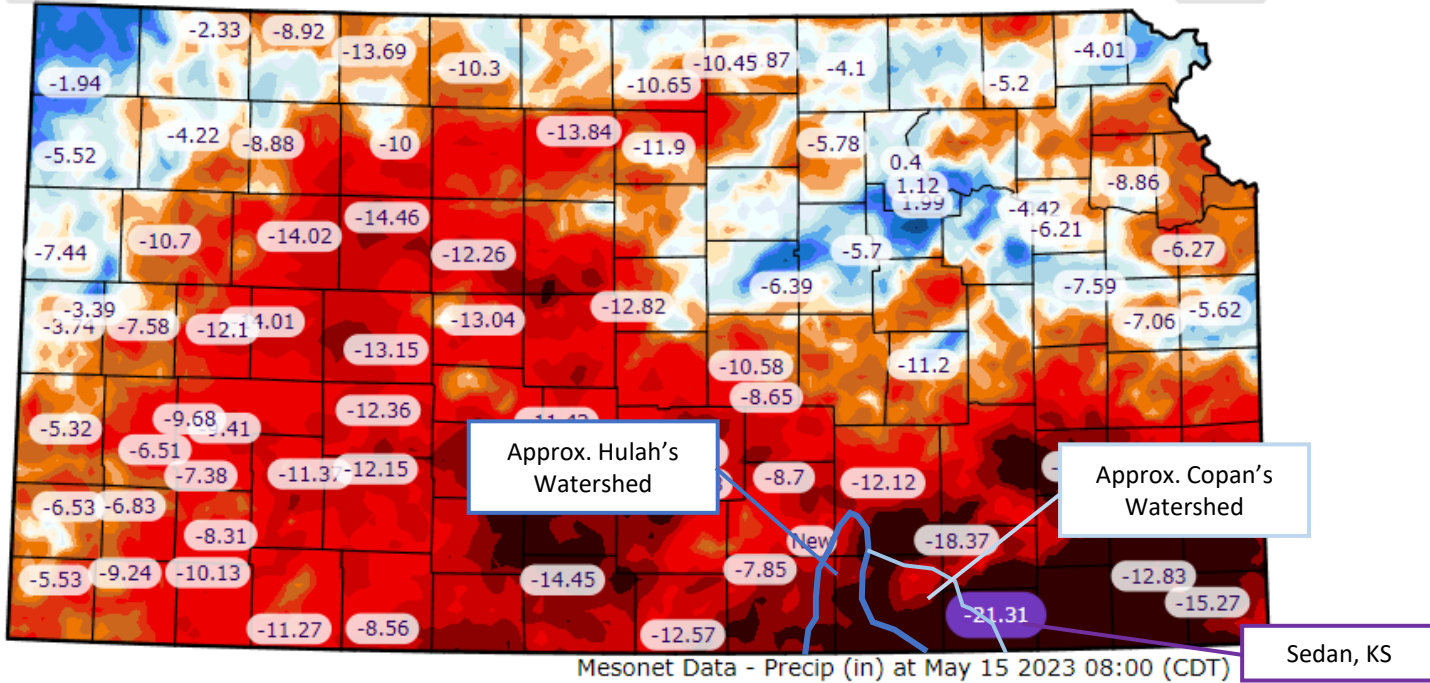

Prev

Departure - 365 Days Through Yesterday

Next

Sedan 365 Day Accumulated Precipitation

Prev

Departure - Year To Date (Yesterday)