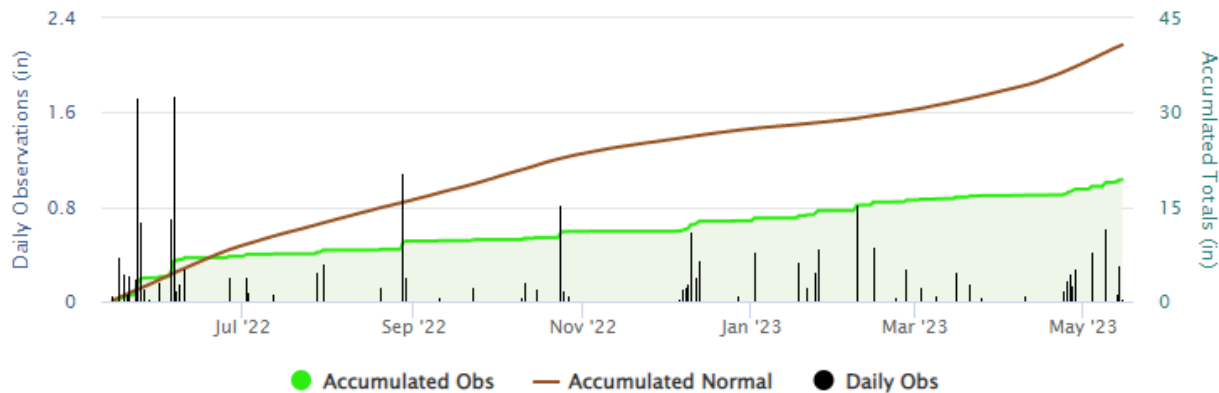

Prev

Departure - 365 Days Through Yesterday

Next

Sedan 365 Day Accumulated Precipitation

Prev

Departure - Year To Date (Yesterday)